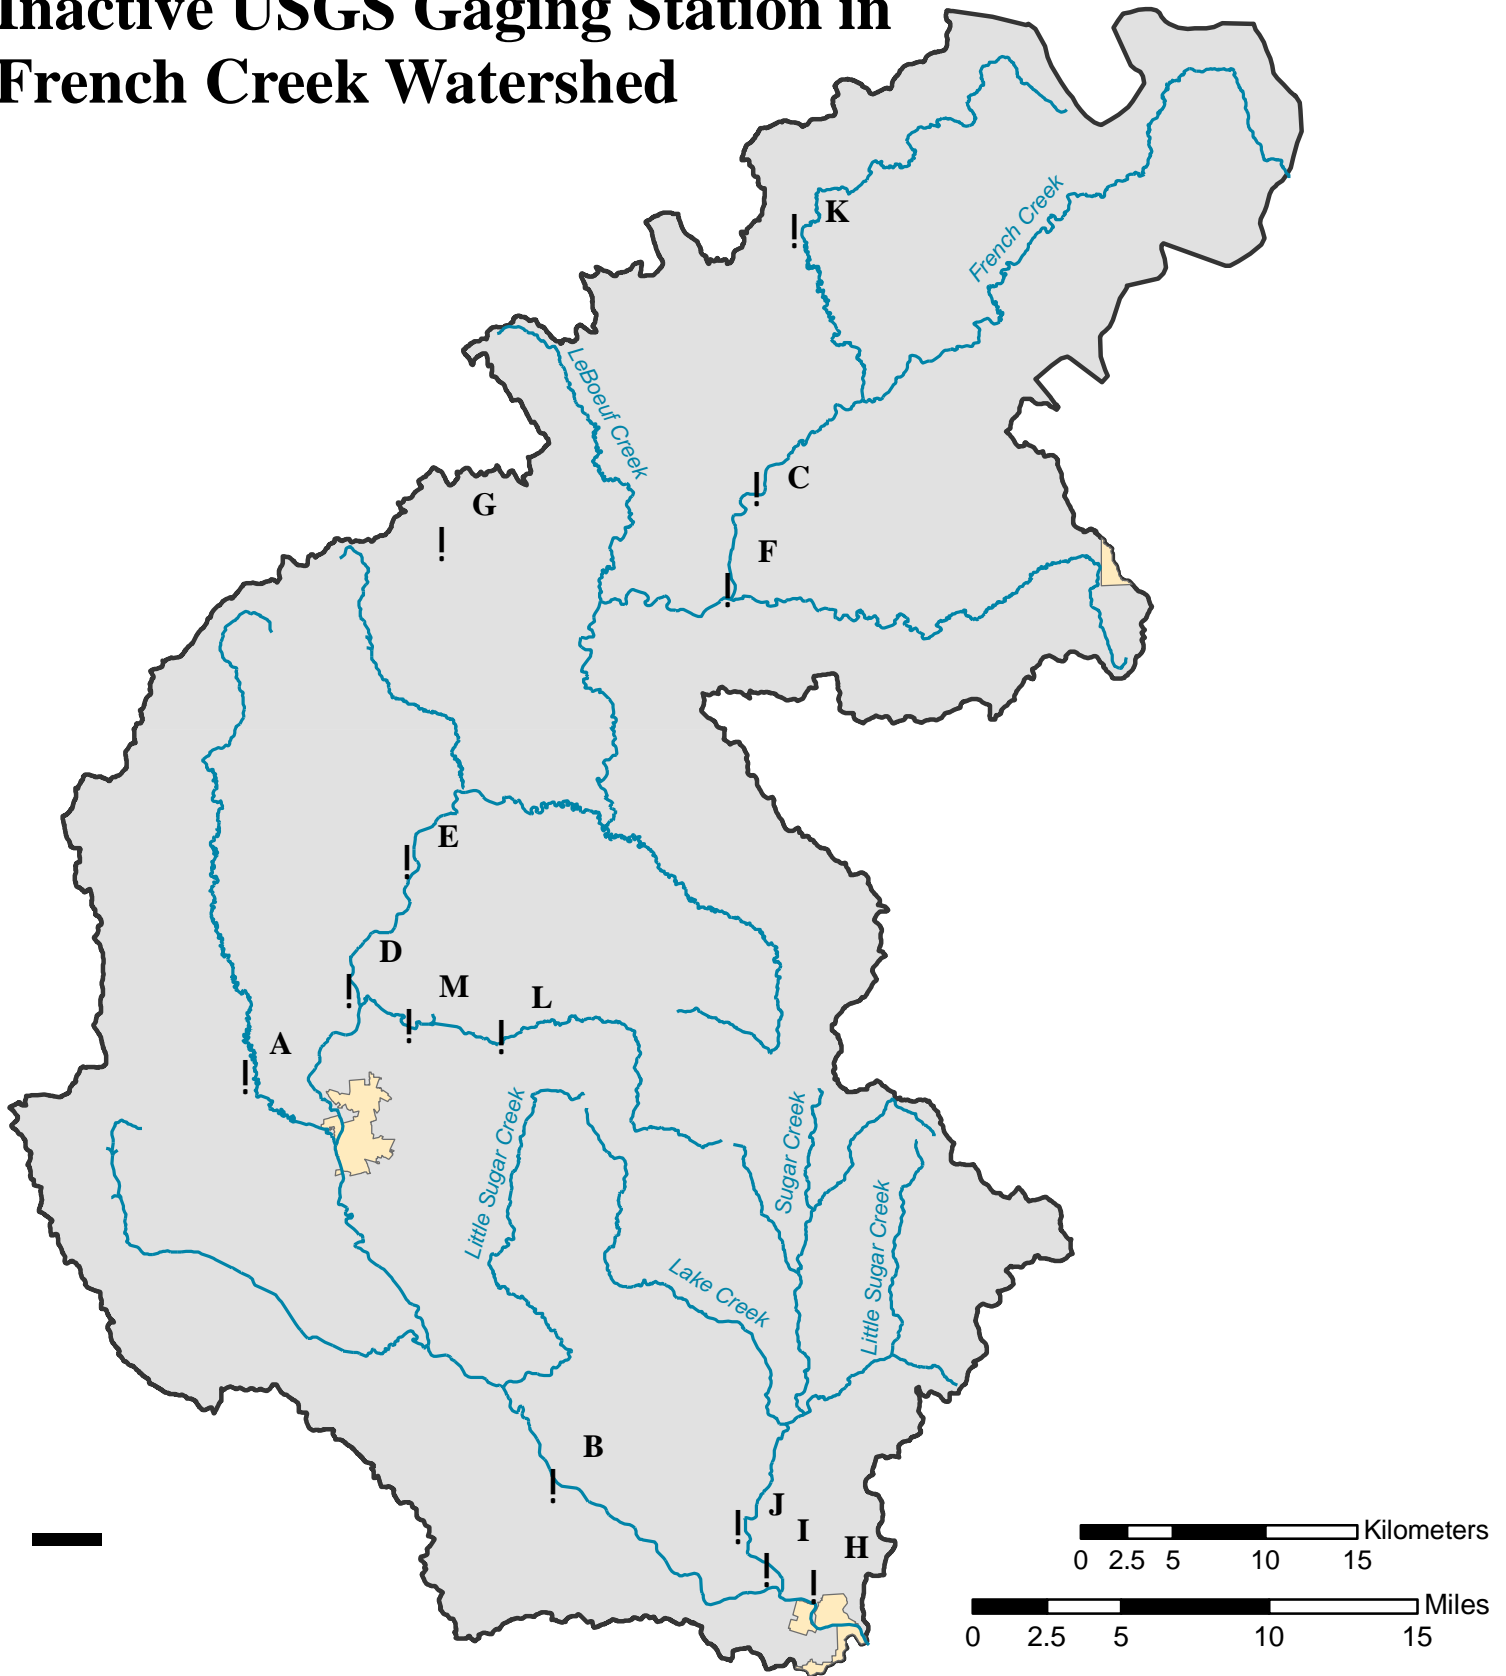

Inactive USGS Gaging Station in French Creek Watershed

- | | | |
|-------------------------------------|--|--|
| ! A, 3023000, Cussewago Creek | ! F, 3021520, FC near Union | ! K, 3021410, West Branch French Creek |
| ! B, 3023500, FC at Carlton | ! G, 3021700, Little Conneauttee Creek | ! L, 3022540, Woodcock Creek at Blooming Valley |
| ! C, 3021500, FC at Carters Corners | ! H, 3025200, Patchel Run | ! M, 3022554, Woodcock Creek at Woodcock Creek Dam |
| ! D, 3022500, FC at Saegertown | ! I, 3025000, Sugar Creek at Sugar Creek | |
| ! E, 3022000, FC at Venango | ! J, 3024500, Sugarcreek at Wyattville | |