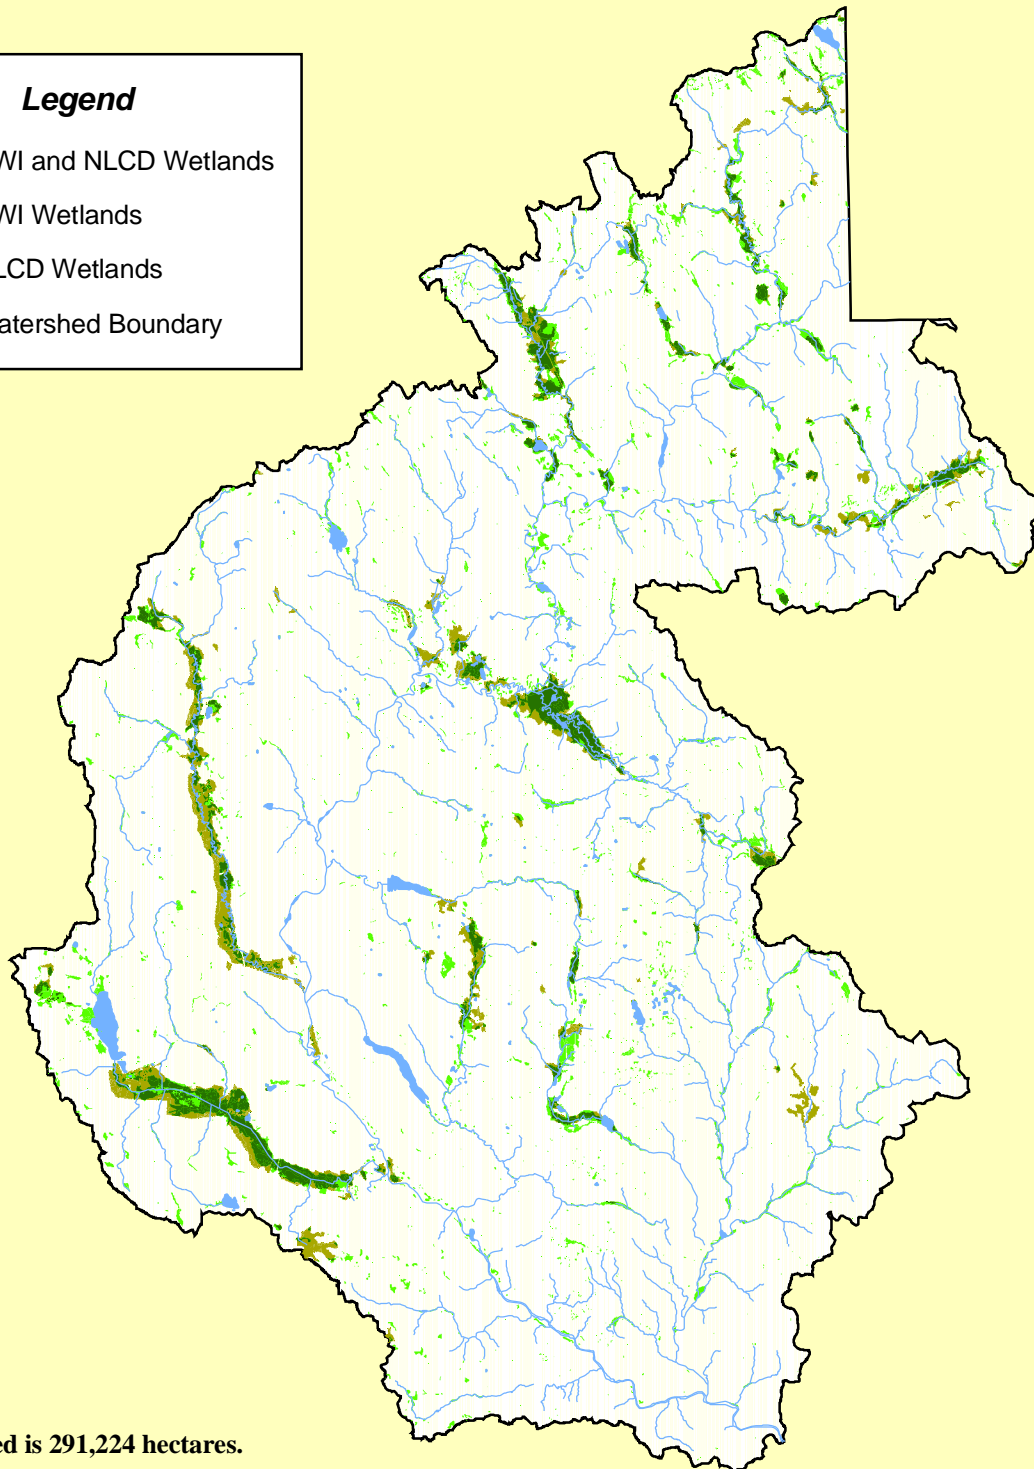

Wetlands within the French Creek Watershed in Pennsylvania

Area of watershed is 291,224 hectares.

Wetlands as designated in the NWI database represent 4.7% of the watershed and account for 13,688 hectares.

Wetlands as designated in the NLCD database represent 3.8% of the watershed and account for 11,205 hectares.

Only 5,295 hectares were identified as wetlands by both the NWI and NLCD databases.