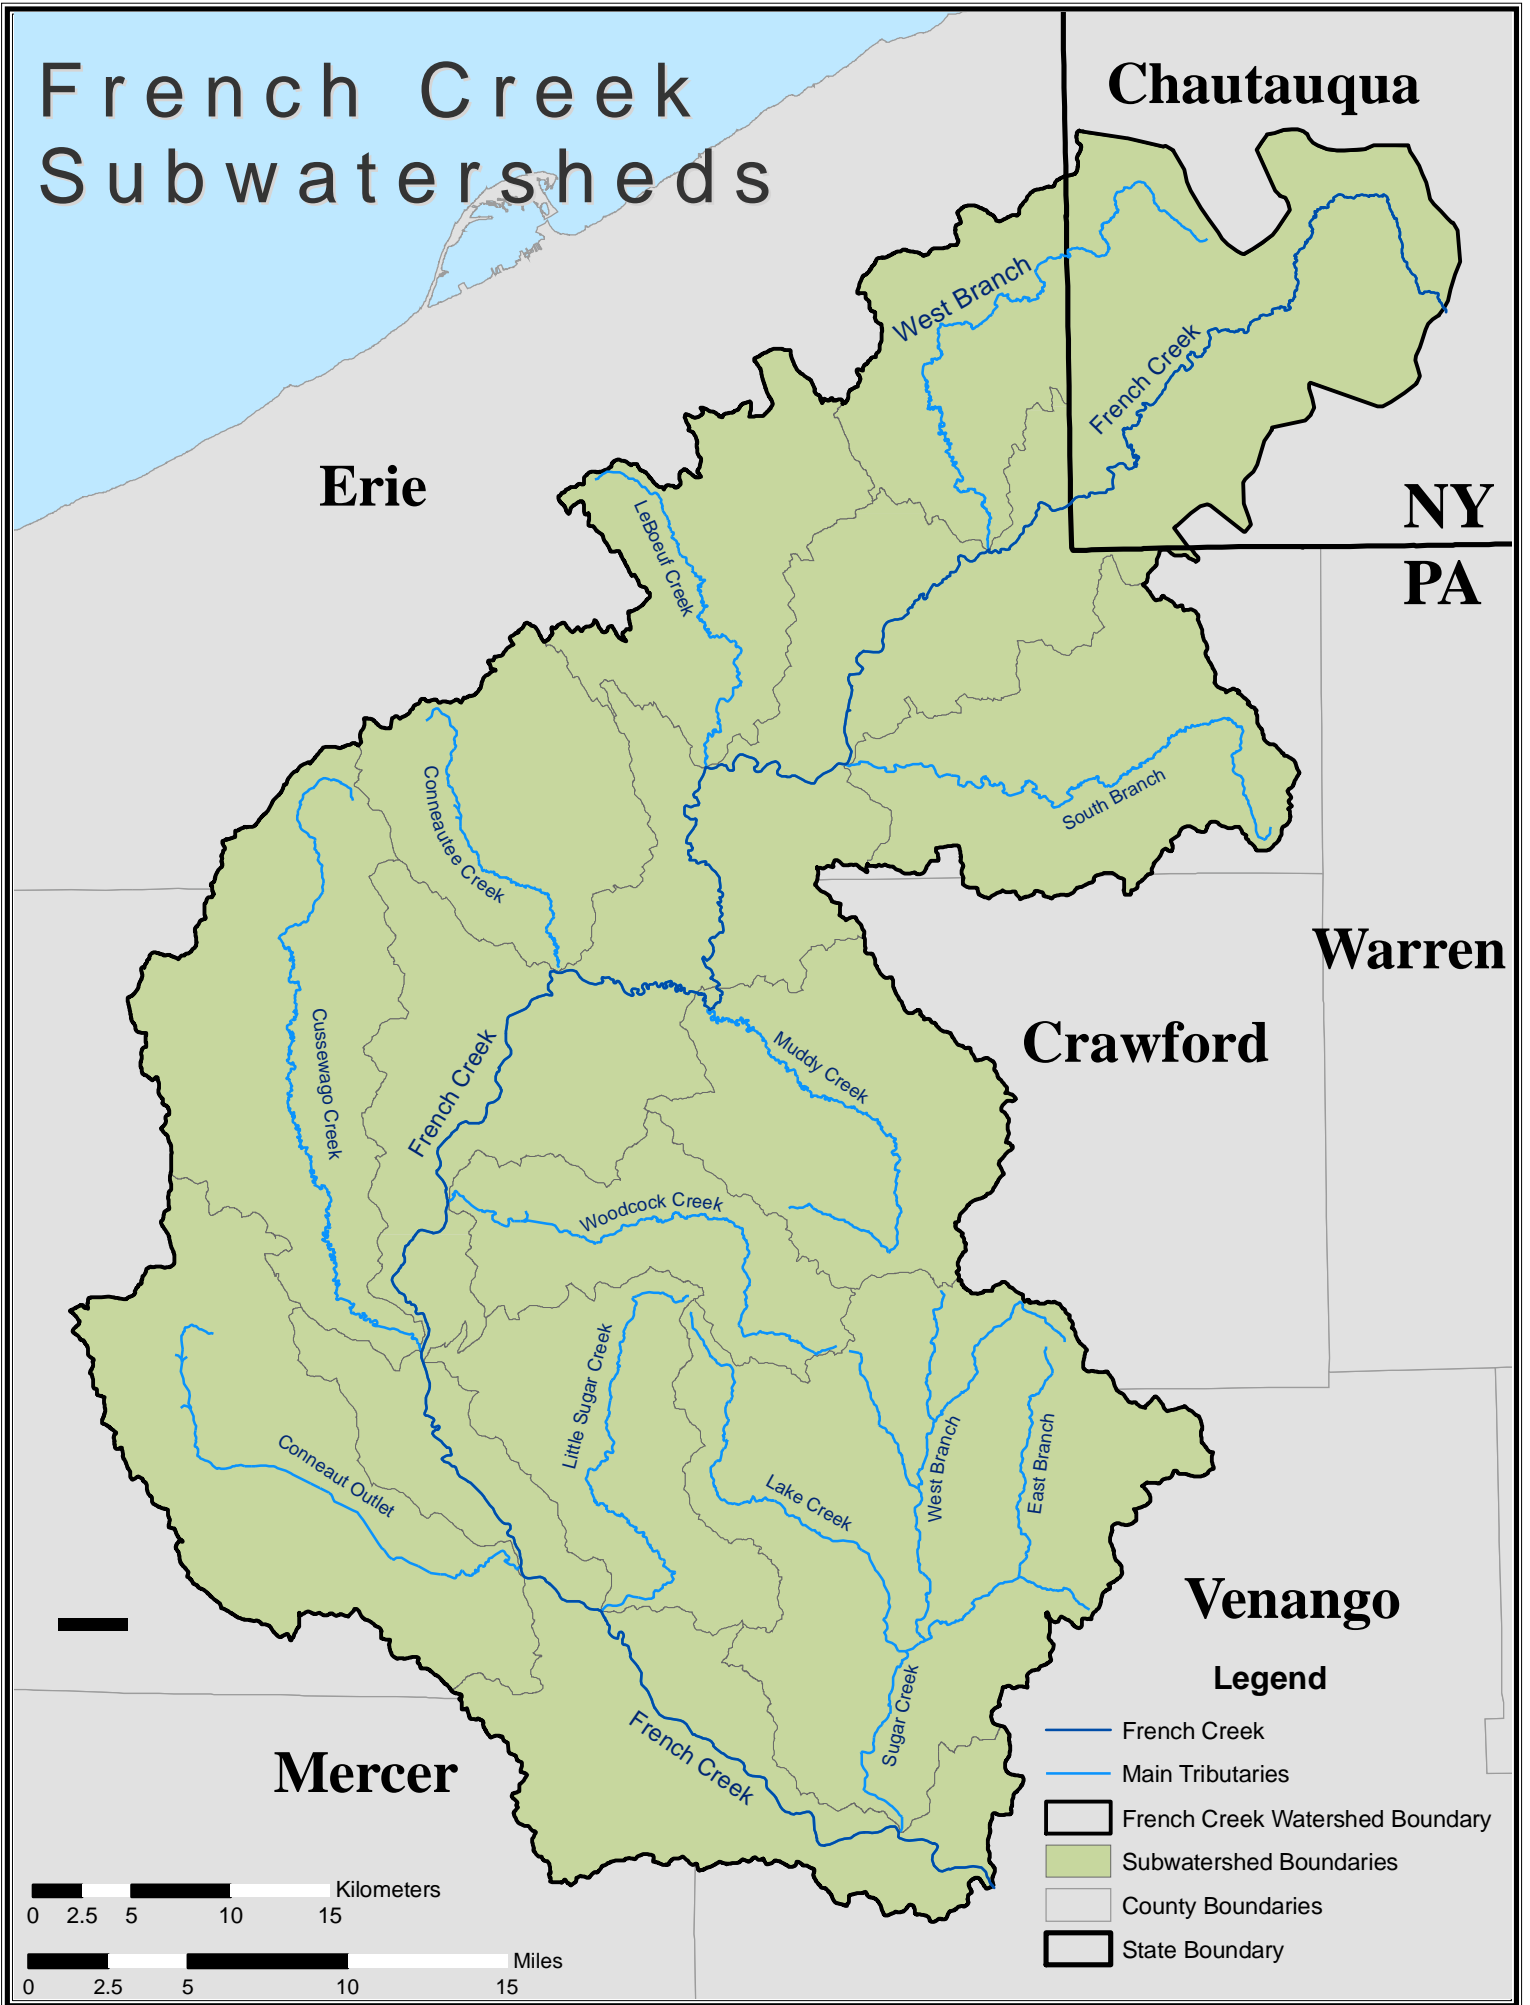

French Creek Subwatersheds

Chautauqua

Erie

NY

PA

Warren

Crawford

Venango

Legend

- French Creek
- Main Tributaries
- French Creek Watershed Boundary
- Subwatershed Boundaries
- County Boundaries
- State Boundary

Kilometers

Miles