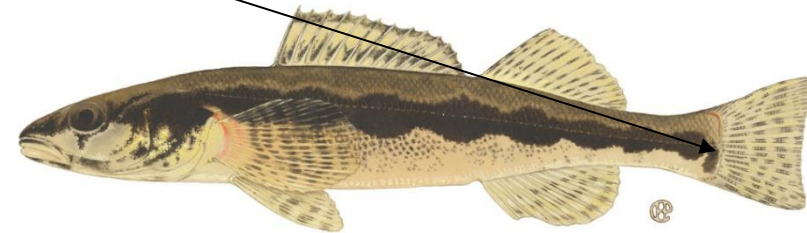

## Longhead Darter *Percina macrocephala*

### Characteristics

- midline of belly w/ row of specialized spiny scales - “scutes”; (not in *Etheostoma*)
- large darter w/ long snout & sickle-shaped teardrop curved back & down
- 9-15 fused black blotches along sides w/ 10-15 saddles
- olive to yellow below; black bar below caudal spot