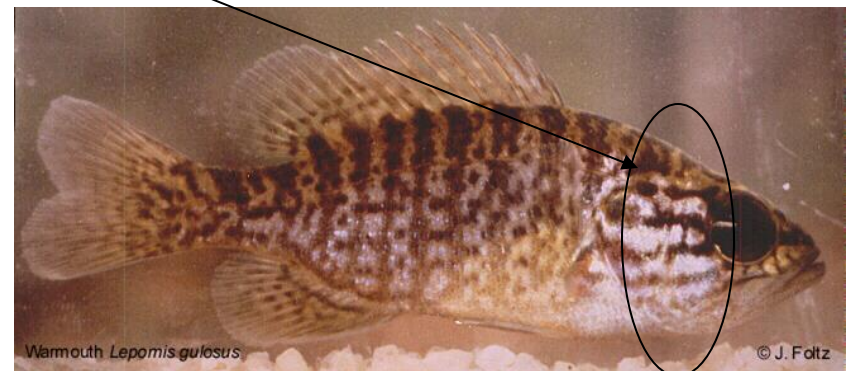

<http://www.dnr.state.oh.us/dnap/rivfish/warmouth.html>

Characteristics

- large mouth; short, rounded pectoral fin
- dark red-brown lines radiating from back of red eye distinguish from rock bass
- small patch of teeth on tongue
- 3 spines at front of anal fin (rock bass w/ 6)

Ecology and Distribution

- found in vegetated lakes, ponds, swamps, & quiet water areas of streams; usually over mud

Warmouth

Lepomis gulosus

Warmouth *Lepomis gulosus*

© J. Foltz

<http://www.clemson.edu/cef/fish%20images/warmouth.jpg>