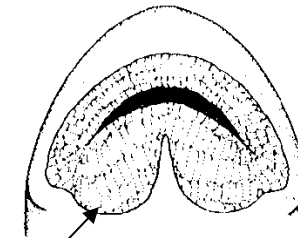

Silver Redhorse

Moxostoma anisurum

Silver
Redhorse

Characteristics

- robust, stout body; straight to convex dorsal fin (vs. slightly concave in other spp.)
- fewer than 50 lateral line scale; no dark spots on scale bases*
- 14-16 dorsal fins rays*; vs. 12-13 in other spp.
- acutely V-shaped wedge on rear of lower lip w/
many small papillae on upper & lower lips
- brown above; pale yellow-silver to brassy side;
- caudal & dorsal fins slate gray; pale yellow to pale red paired & anal fins;

http://www.gen.umn.edu/research/fish/fishes/silver_redhorse.html

Ecology and Distribution

- sandy to rocky pools & runs of French Creek
& large tributaries; also in Le Boeuf Lake
- common and widespread *Moxostoma* species