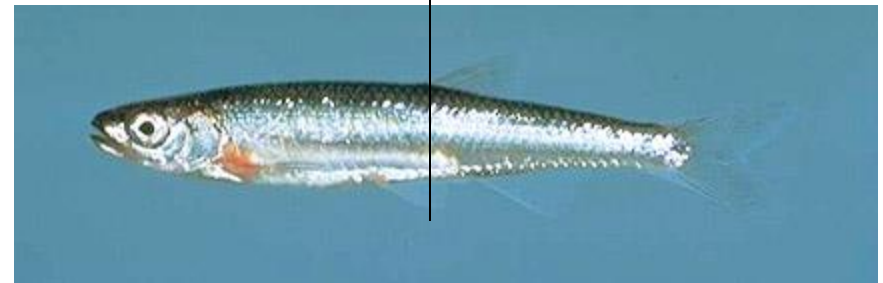

# Rosyface Shiner

## *Notropis rubellus*

<http://www.outdooralabama.com/fishing/images/shinerrosyface925A.jpg>

### Characteristics

- sharply pointed snout longer than eye diameter
- slender compressed body; dorsal fin origin well behind pelvic fin origin
- olive above; narrow dusky stripe on back; blue sheen overall
- black streak above silver stripe along side
- breeding male has orange to red head & fin bases
- 8 pelvic rays; anal rays 10 or more