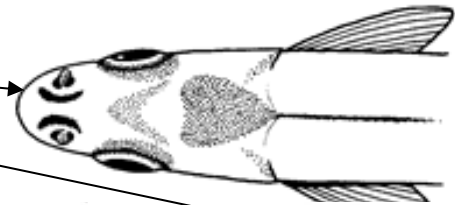

http://www.rom.on.ca/ontario/risk.php?doc_type=fact&lang=fr&id=75

Silver Shiner

Notropis photogenis

Characteristics

- slender, compressed body; large terminal mouth on long snout; large eye
- light olive above; dusky silver stripe w/ blue reflections along side
- two black crescents between nostrils; dorsal stripe
- dorsal fin origin behind pelvic origin
- 9 pelvic rays; anal rays usually 10 or more
- rosyface has sharper snout & black streak over silver strip on side

Ecology and Distribution

- found in northern reaches of FCW
- prefers moderate current in deeps runs of gravel bottomed streams