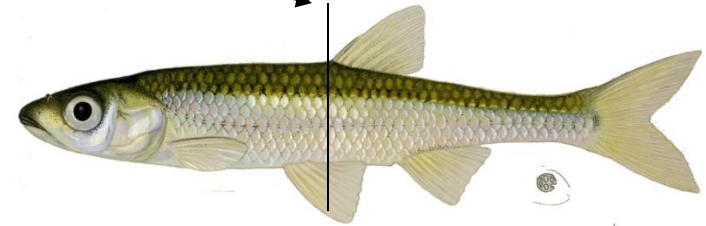

http://www.rom.on.ca/ontario/risk.php?doc_type=fact&lang=fr&id=75

Silver Shiner

Notropis photogenis

Characteristics

- slender, compressed body; large terminal mouth on long snout; large eye
- light olive above; dusky silver stripe w/ blue reflections along side
- two black crescents between nostrils; dorsal stripe
- dorsal fin origin behind pelvic origin
- 9 pelvic rays; anal rays usually 10 or more
- rosyface has sharper snout & black streak over silver strip on side

Ecology and Distribution

- found in northern reaches of FCW
- prefers moderate current in deeps runs of gravel bottomed streams