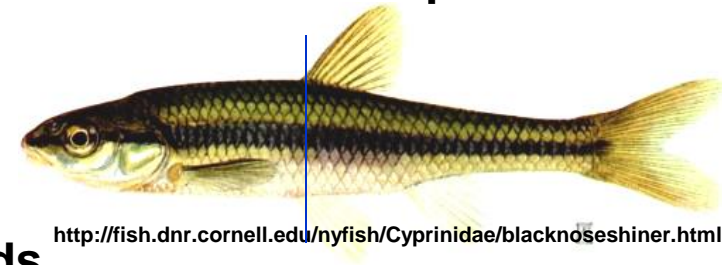

<http://www.co.lake.il.us/health/ehs/endangered.asp>

Blacknose Shiner

Notropis heterolepis

Characteristics

- black stripe along side and around snout; not on chin as in blackchin shiner
- black crescents within stripe
- dorsal fin origin at or slightly behind pelvic fin origin
- olive above with scales darkly outlined except just above lateral stripe

Ecology and Distribution

- small creeks & weedy shallows of lakes and ponds
- like some of the other blackstripe minnows, it is becoming rare in many parts of its range due to loss of habitat and deteriorating water quality.