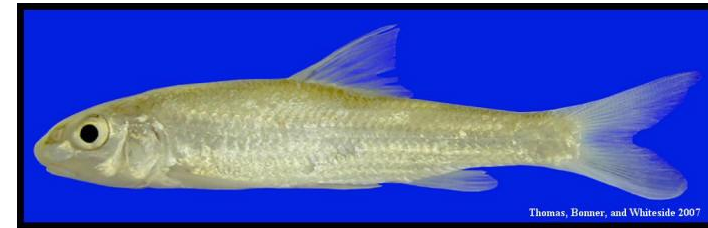

Silver Chub

Macrhybopsis storeriana

Characteristics ([more](#))

- *bright whitish-silvery barbled minnow with rounded fin tips*
- *large eye on upper half of head with rounded snout*
- *dorsal fin origin well in front of the pelvic fin insertion*
- *no lateral black stripe as in big eye chub*